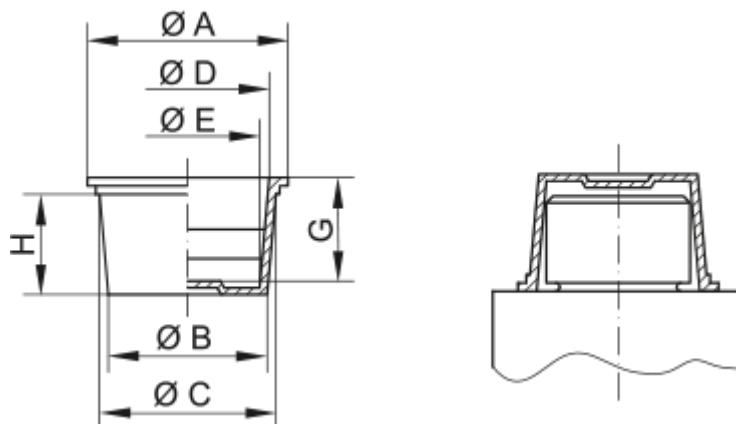

Article number: 59GPN610U15

Description: KLEE Universal plugs GPN 610 U - (\varnothing 17,3-19,4/ \varnothing 17,6-15,5)

Measures

A = 22

B = 17.3

C = 19.4

D = 17.6

E = 15.5

G = 13

H = 13